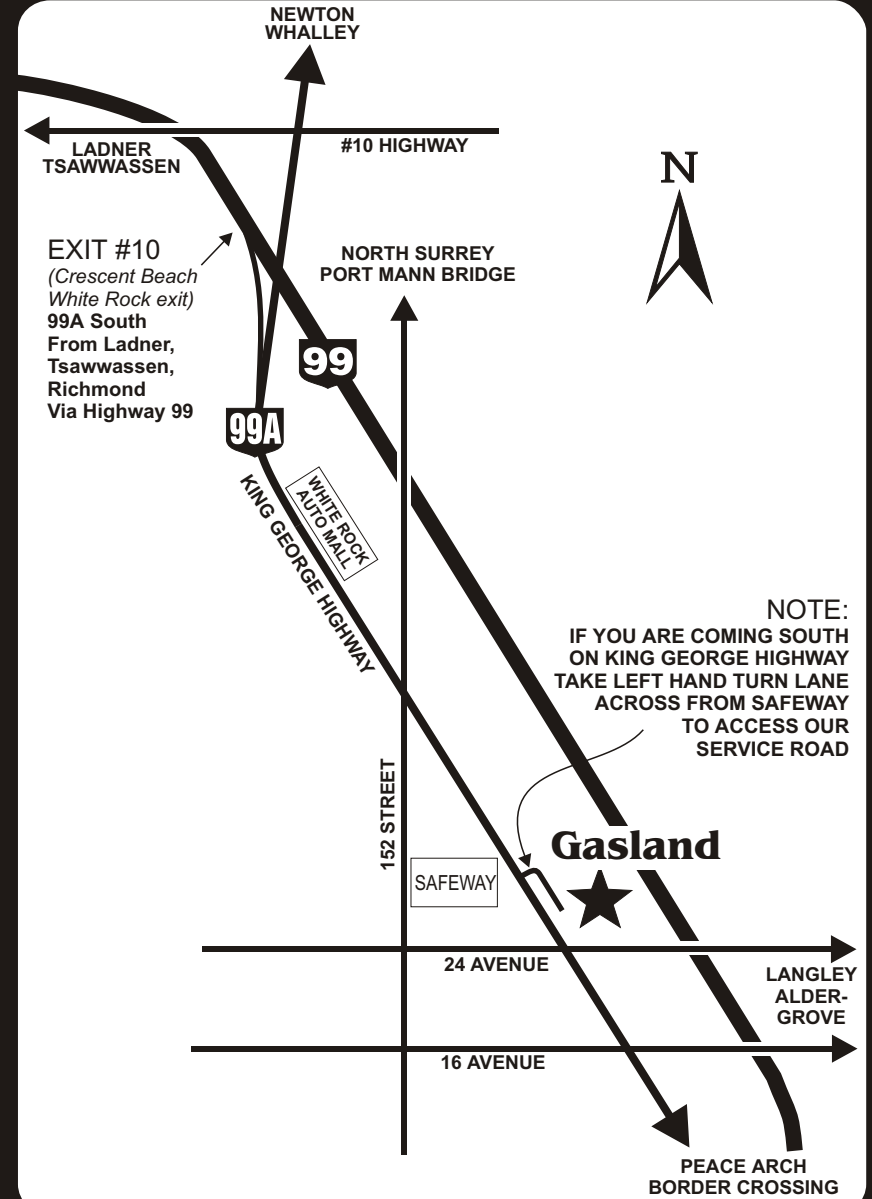

# HOW TO GET TO GASLAND

**Gasland**

**EQUIPMENT &  
FIREPLACES INC.**

2418 King George Hwy., South Surrey 536-4502 536-0535